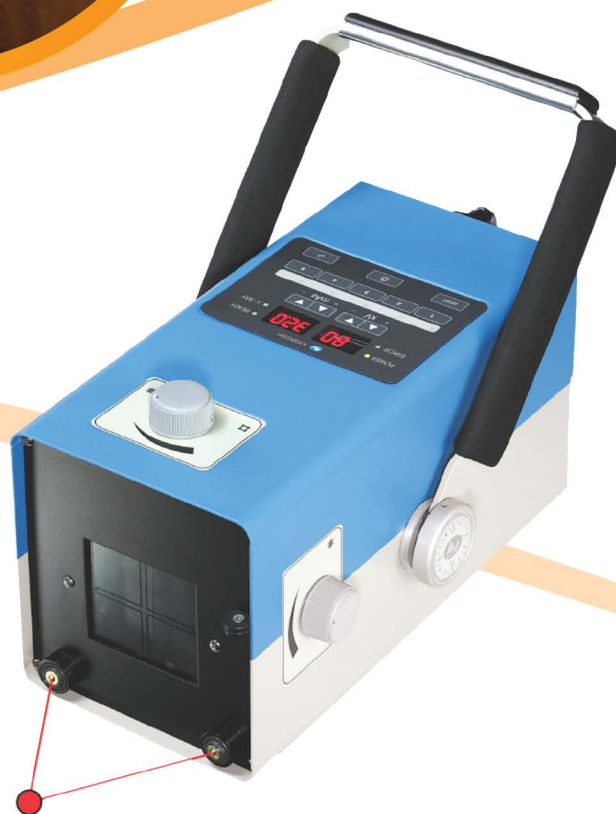

# High Frequency Portable X-Ray 9020H.F

# 9020

High Frequency Portable Generator

## Specifications

---

- Ultra light weight-13lbs
  - 40-90kV step /20mA, 18mA, 16mA
  - 1.60 kW Max Output
  - 100 kHz h.f switching inverter
  - 2 Year Warranty
  
  - Dual laser pointers (26") & measuring tape
  - Built in collimator
  - Reversible digital display of kV & mAs
  - Soft touch user panel
  - Overload protection for kV,mA time and temp.
  - Electronic voltage compensation
  - Self manageable APR functions with 5 memory keys
  - Foam grips on each side of handle for easy handling
  - Laser pointers and collimator light activate with a touch of the exposure switch
  - Carrying case for easy transport
  - Ideal for equine applications
- 