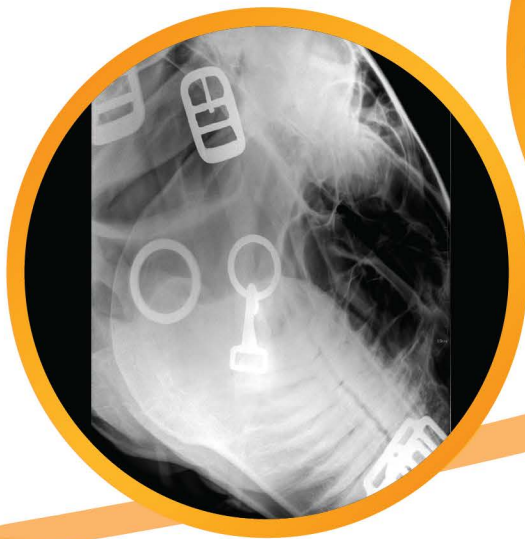

# High Frequency Portable X-Ray 9020H.F

# 9020

High Frequency Portable Generator

## Specifications

---

- Ultra light weight-13lbs
  - 40-90kV step /20mA, 18mA, 16mA
  - 1.60 kW Max Output
  - 100 kHz h.f switching inverter
  - 2 Year Warranty
  
  - Dual laser pointers (26") & measuring tape
  - Built in collimator
  - Reversible digital display of kV & mAs
  - Soft touch user panel
  - Overload protection for kV,mA time and temp.
  - Electronic voltage compensation
  - Self manageable APR functions with 5 memory keys
  - Foam grips on each side of handle for easy handling
  - Laser pointers and collimator light activate with a touch of the exposure switch
  - Carrying case for easy transport
  - Ideal for equine applications
- 